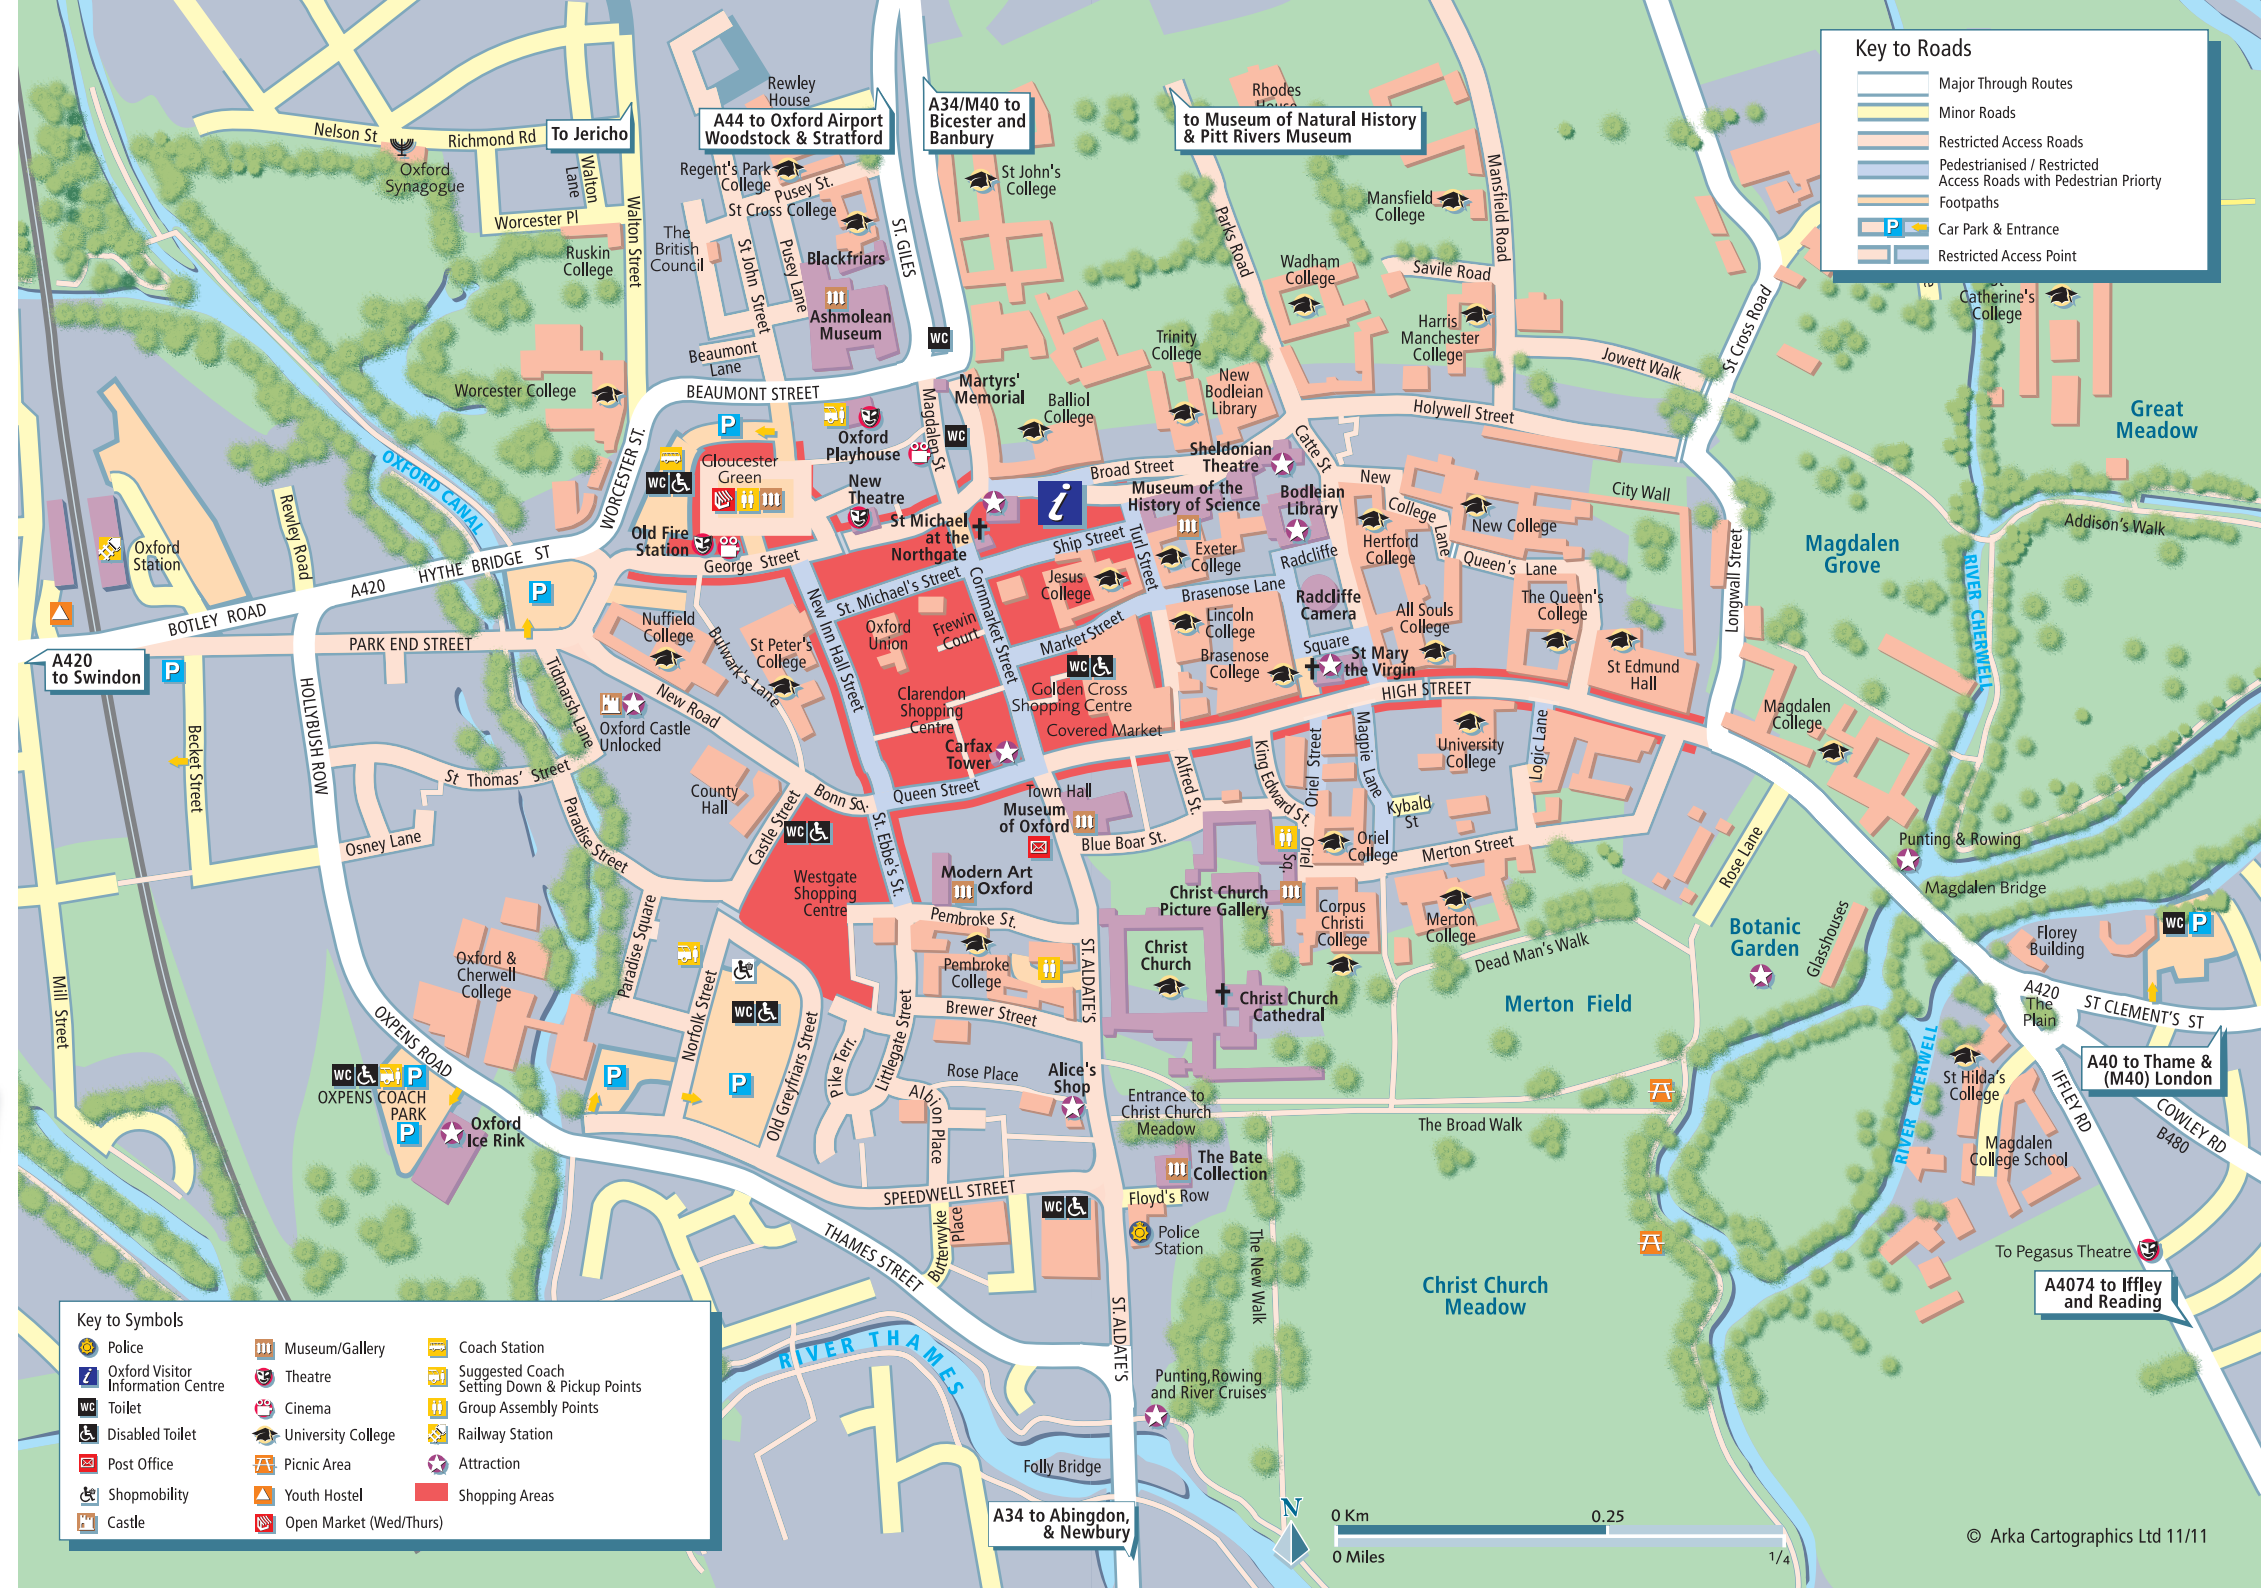

What better way to visit our beautiful city than on foot?

For times and to purchase tickets visit the Visitor Information Centre

### Key to Roads

- Major Through Routes
- Minor Roads
- Restricted Access Roads
- Pedestrianised / Restricted Access Roads with Pedestrian Priority
- Footpaths
- Car Park & Entrance
- Restricted Access Point

### Key to Symbols

0 Km 0.25 0 Miles

1/4