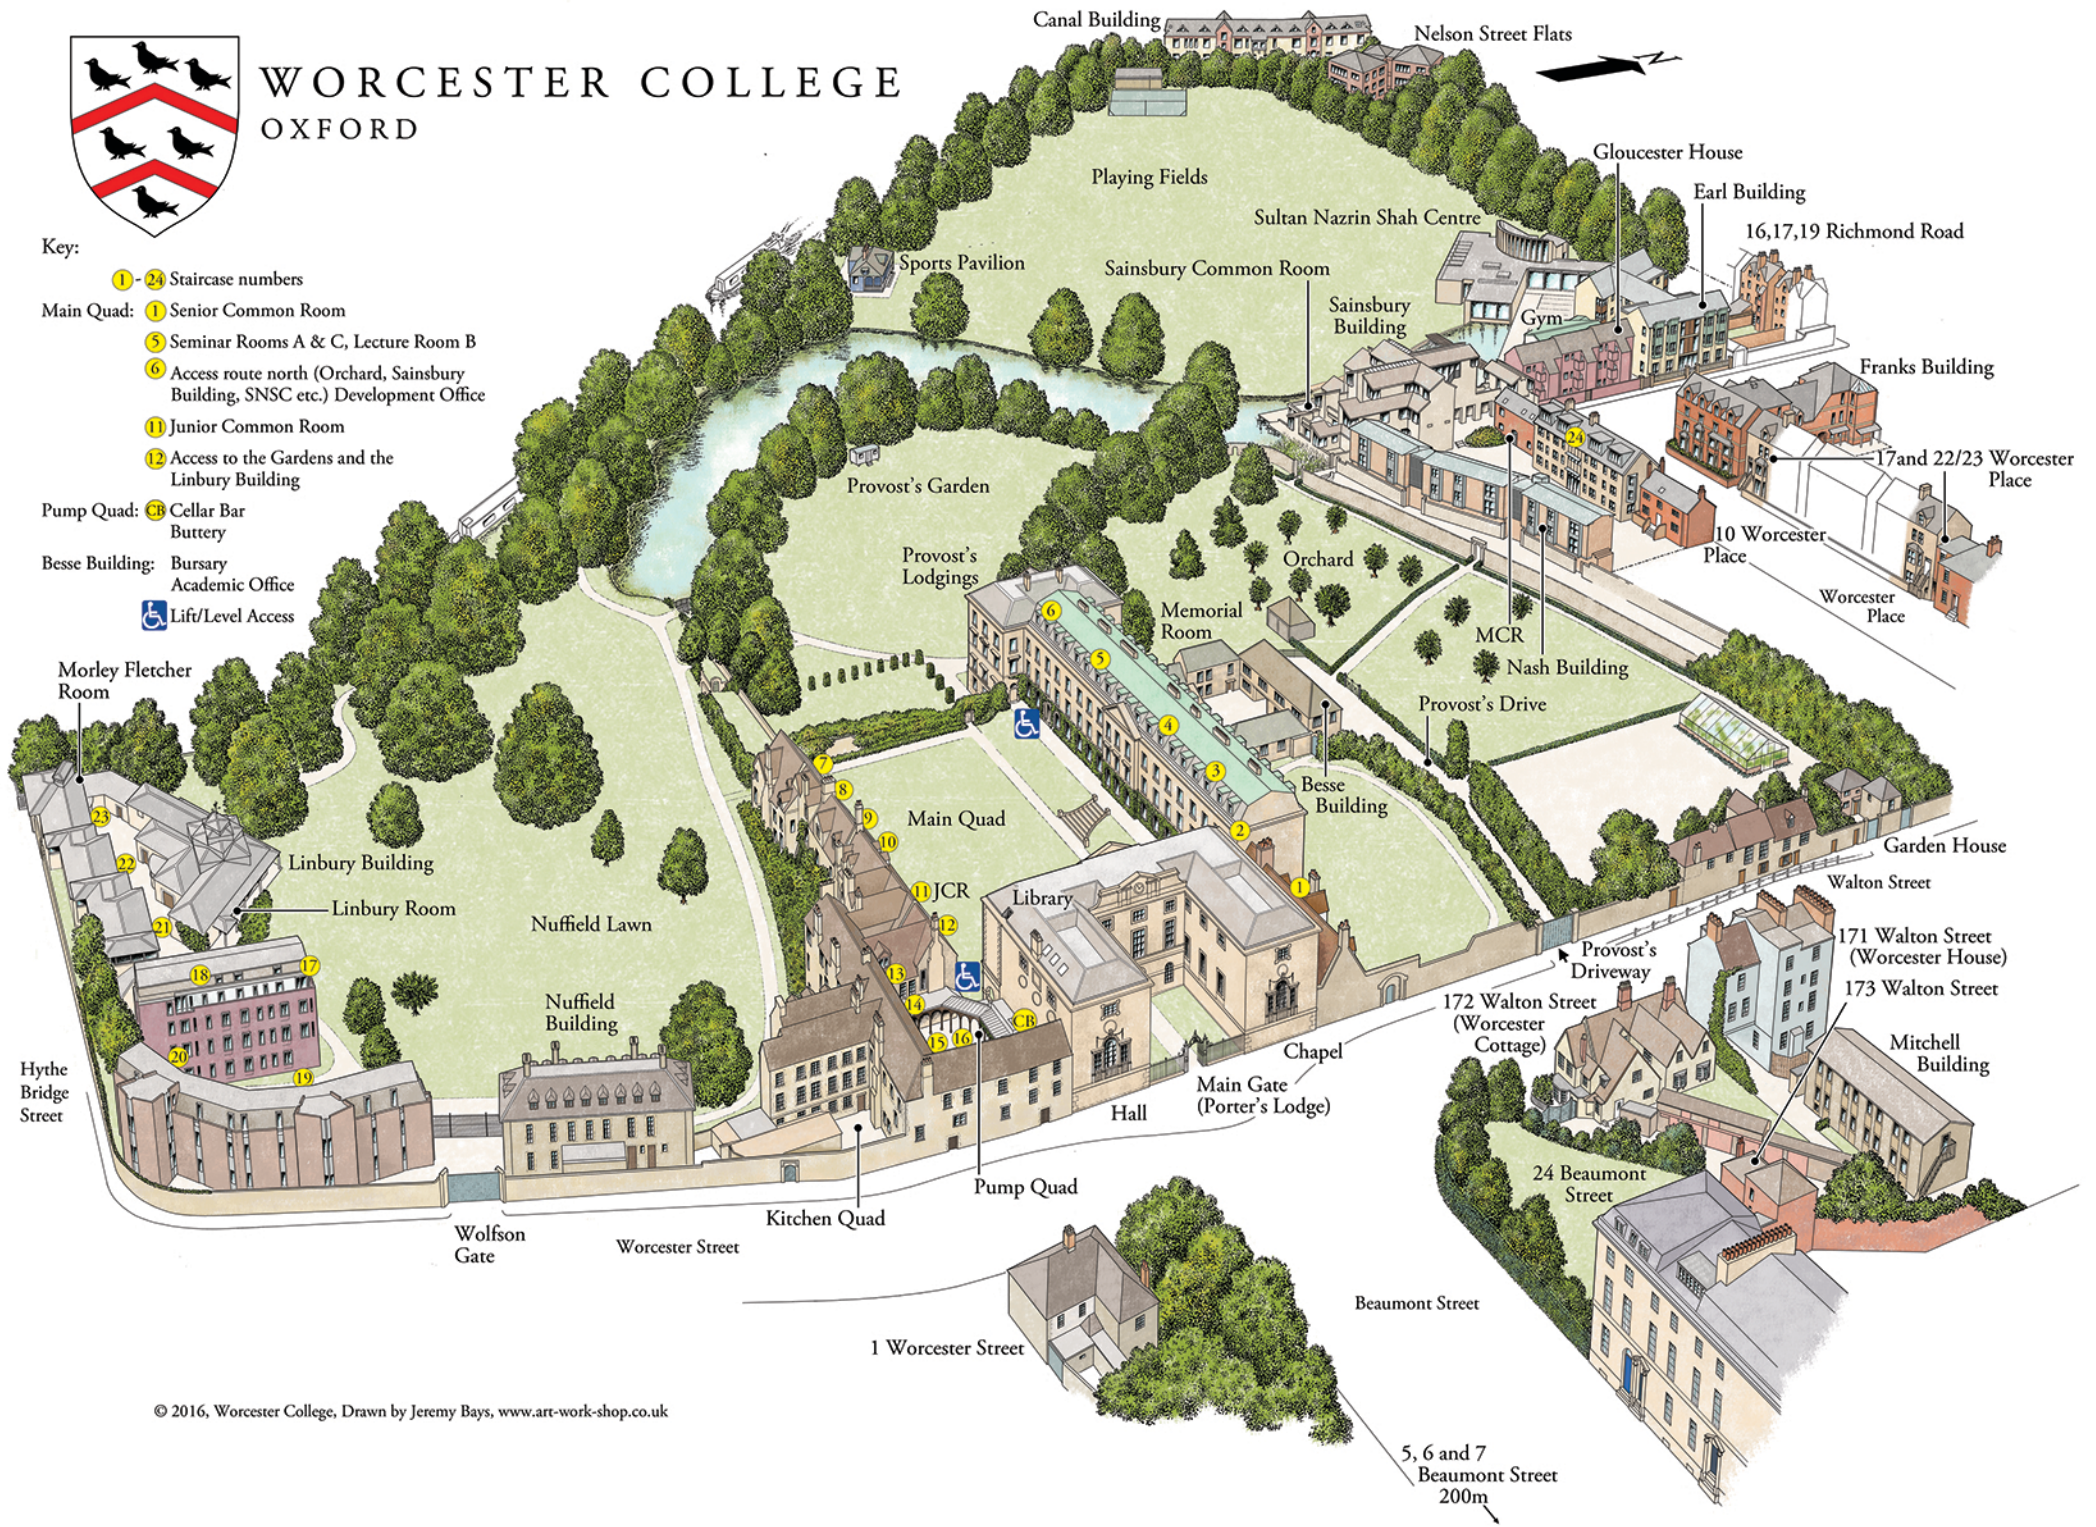

# WORCESTER COLLEGE OXFORD

Key:

1-24 Staircase numbers

- Main Quad: 1 Senior Common Room
- 5 Seminar Rooms A & C, Lecture Room B
- 6 Access route north (Orchard, Sainsbury Building, SNSC etc.) Development Office
- 11 Junior Common Room
- 12 Access to the Gardens and the Linbury Building
- Pump Quad: 18 Cellar Bar
- Buttery
- Besse Building: Bursary
- Academic Office
- 1 Lift/Level Access

5, 6 and 7  
Beaumont Street  
200m